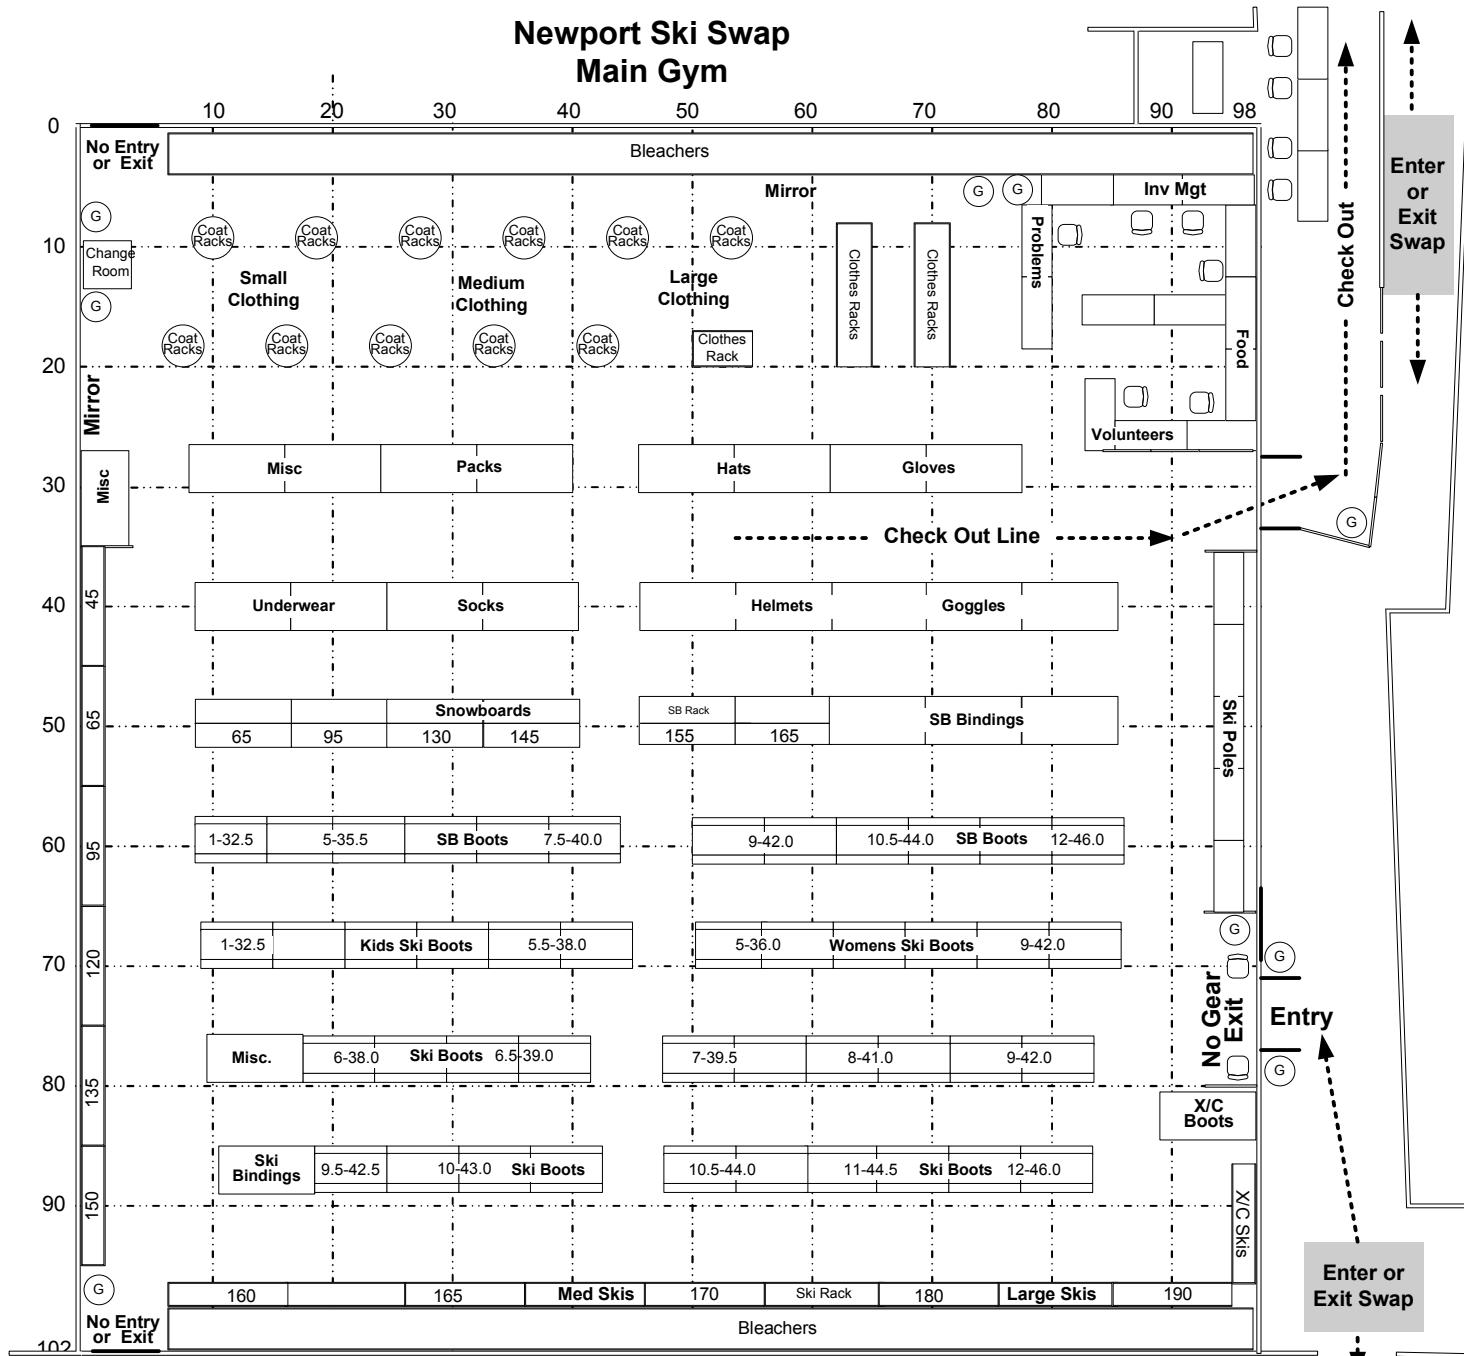

Newport Ski Swap Main Gym

West to Main Parking
South to Turnaround

- Swap Equipment List**
- 22 Stages 4x8
 - 22 Cafeteria Tables 4x12
 - 6 Snowboard Racks 4x8
 - 14 Ski Racks 2x10
 - 11 racks 3.5
 - 45 Tables 2.5x6
 - 40 chairs
 - 10 garbage Cans
 - 12 Dividers Round Tables Folded

East Parking
West Parking